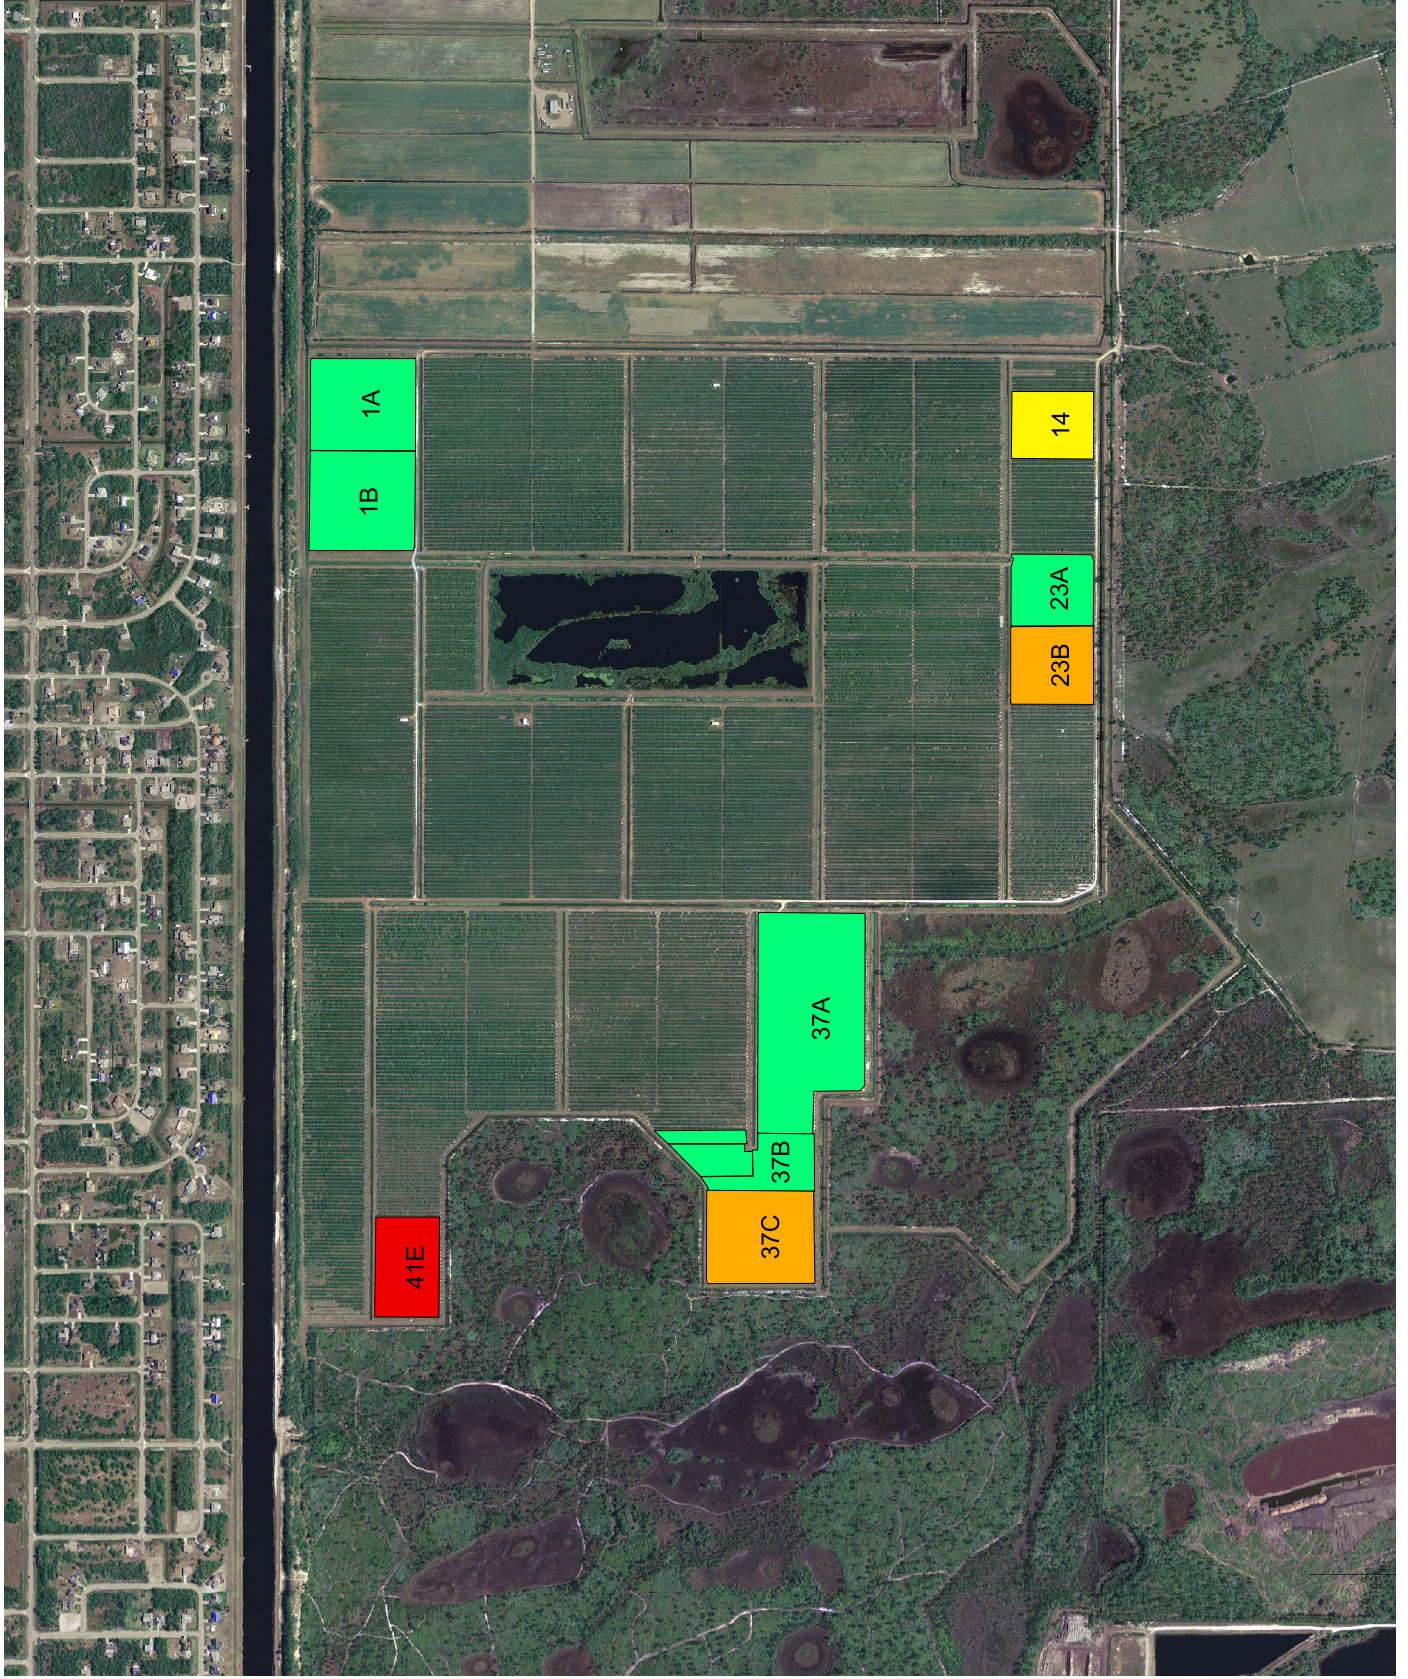

Shadow Lake Groves, Inc. Round Orange Multi-Block Numbers

Varieties.shp
Early-Mid Trial
Pineapple
RR Valencia
Valencia