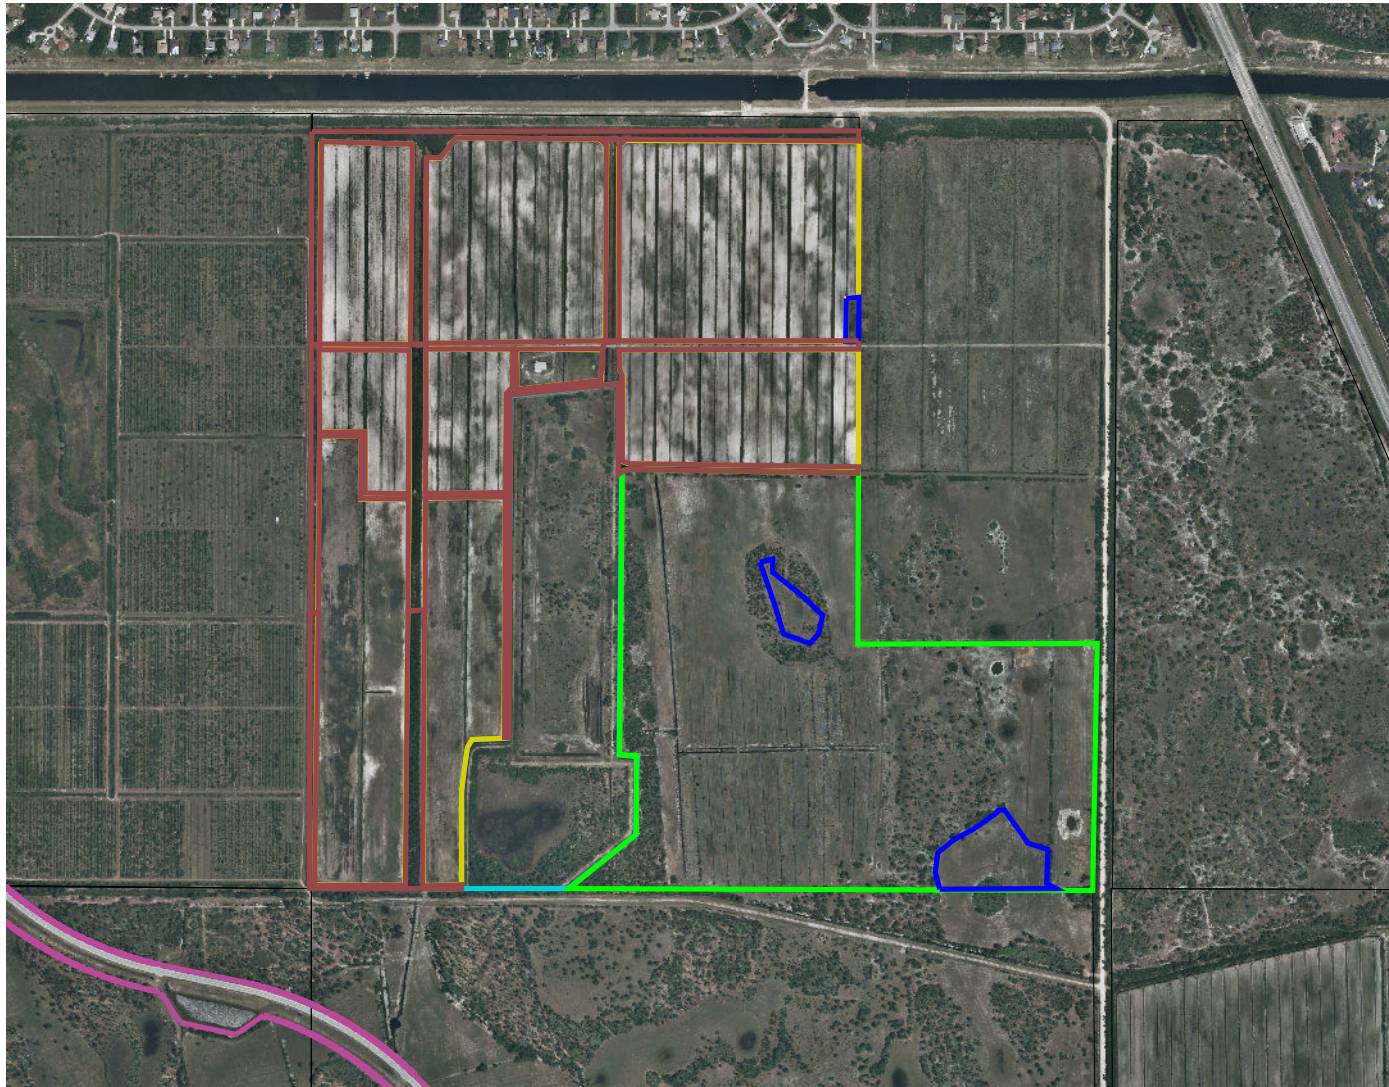

Shadow Lake Groves Section 4 Land Use 1/1/16

- Section4.shp
- native range
 - potato lease
 - shop
 - stormwater impoundment
 - transportation/drainage
 - wetland
 - P-rw.shp
 - Sections.shp