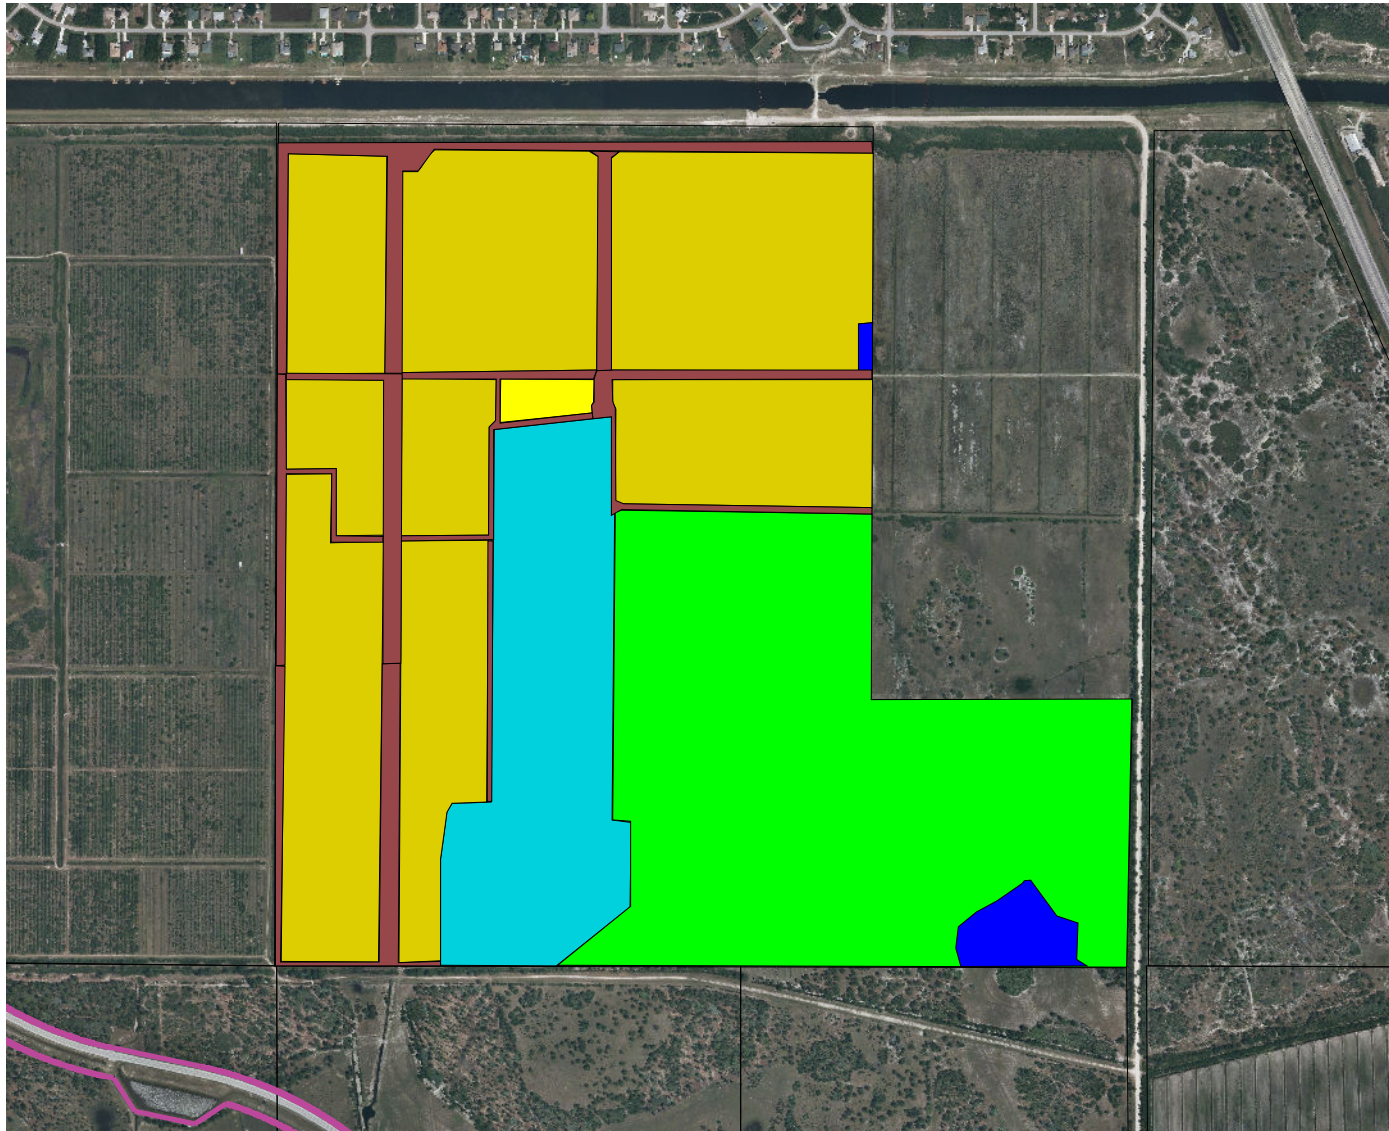

Shadow Lake Groves Section 4 Land Use 1/1/16

- Section4.shp
- native range
- potato lease
- shop
- stormwater impoundment
- transportation/drainage
- wetland
- P-rw.shp
- Sections.shp