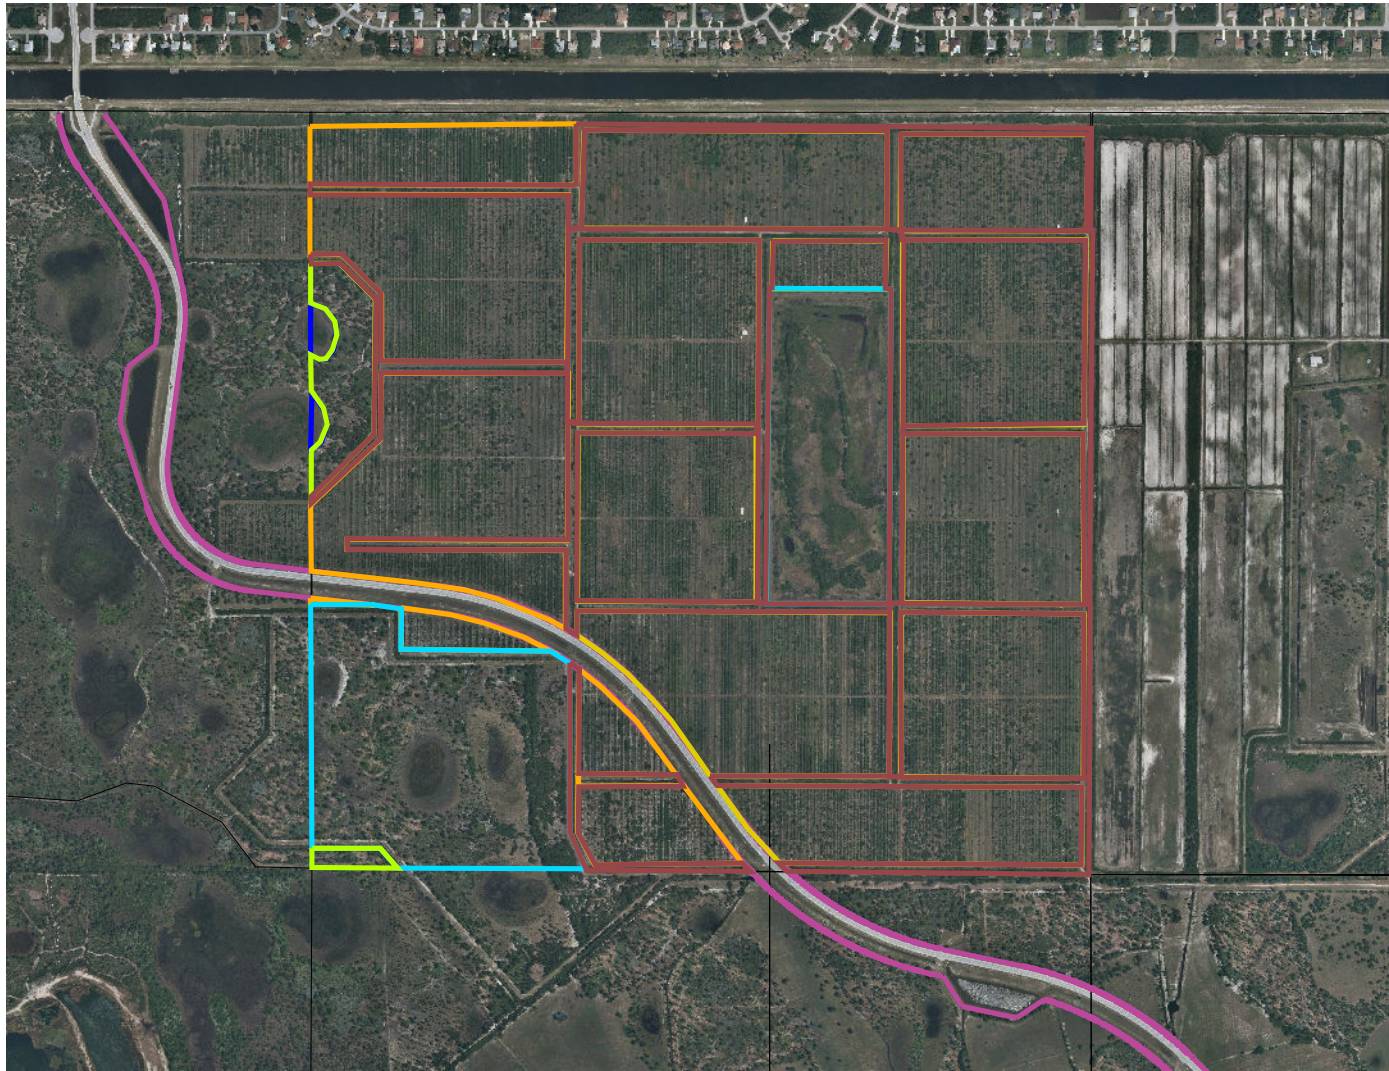

Shadow Lake Groves Section 5 Land Use 1/1/16

- Section5.shp
- native range
 - potato lease
 - semi-improved pasture
 - stormwater impoundment
 - transportation/drainage
 - wetland
 - P-rw.shp
 - Sections.shp