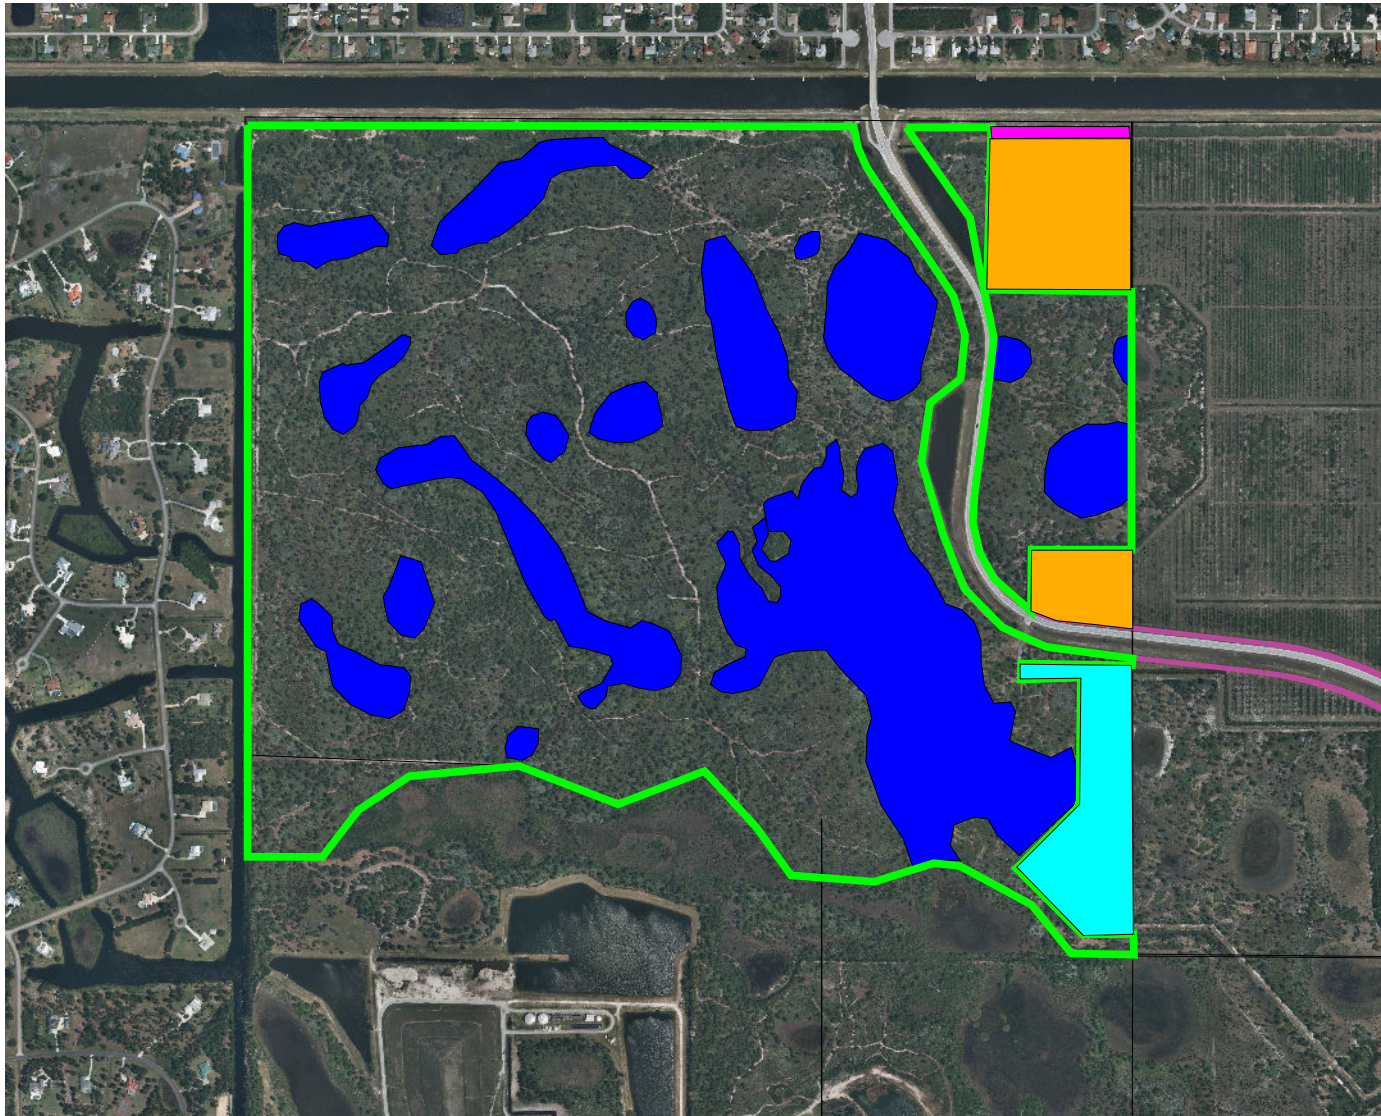

Shadow Lake Groves Section 6 Land Use 1/1/16

- Section6.shp
C-23 buffer
native range
semi-improved pasture
stormwater impoundment
wetland
P-rw.shp
Sections.shp