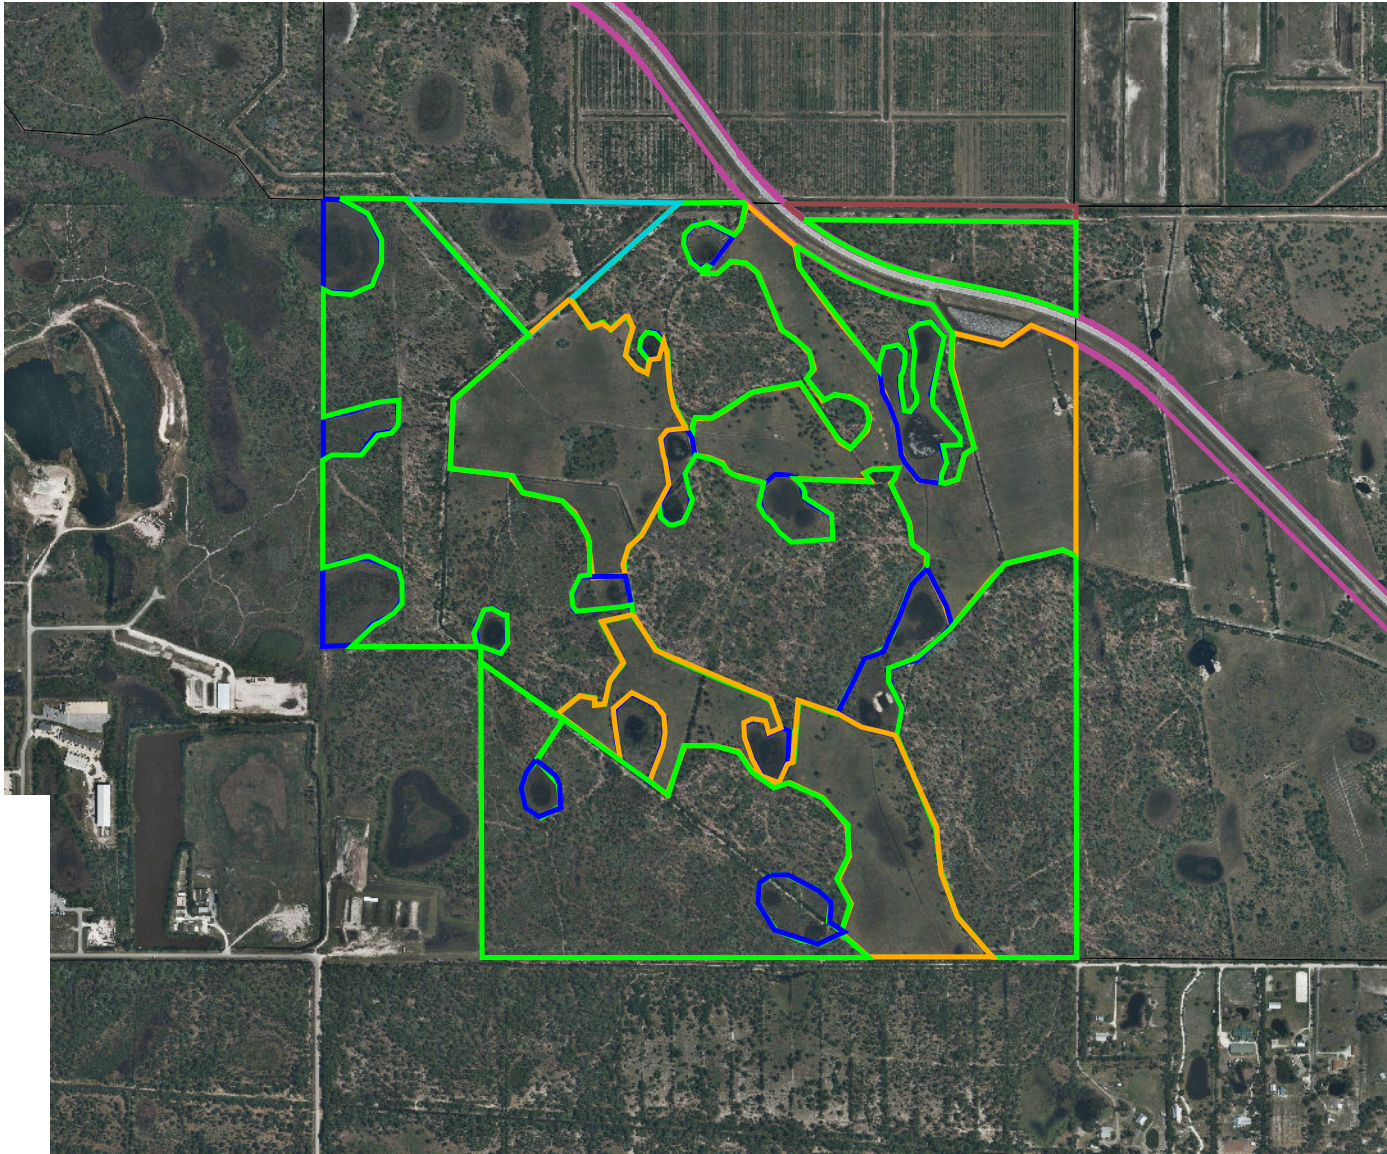

Shadow Lake Groves Section 8 Land Use 1/1/16

- Section8.shp
- native range
 - semi-improved pasture
 - stormwater impoundment
 - transportation/drainage
 - wetland
 - P-rw.shp
 - Sections.shp