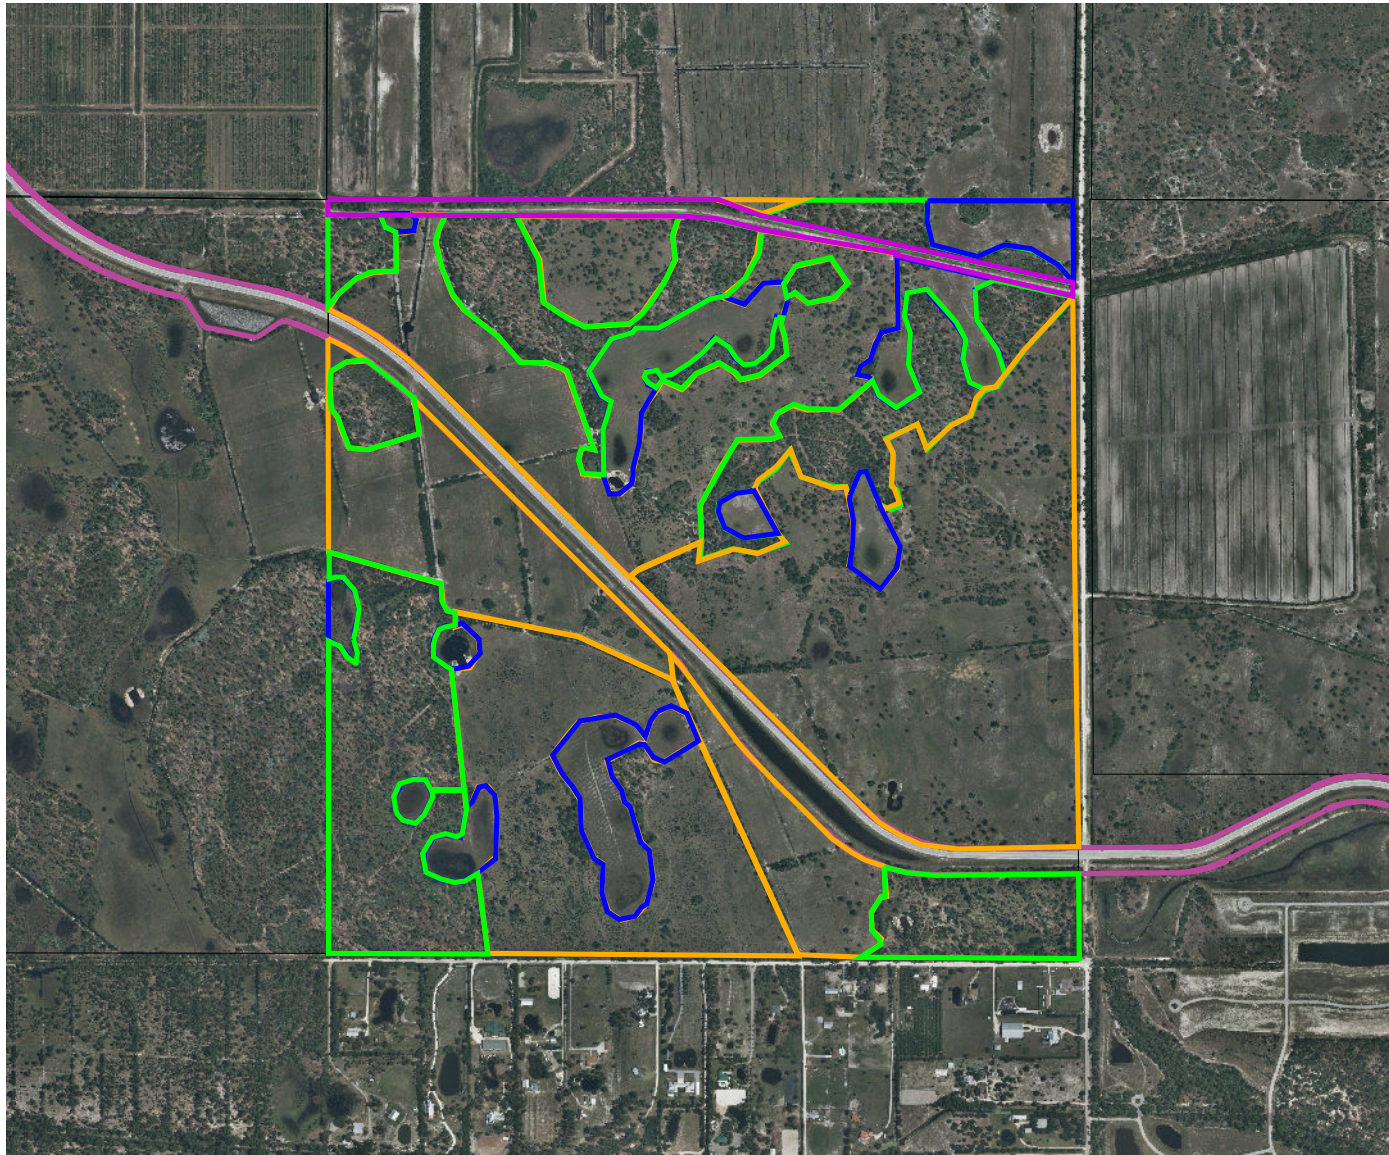

Shadow Lake Groves Section 9 Land Use 1/1/16

- Section9.shp
■ native range
■ semi-improved pasture
■ transportation/drainage
■ wetland
■ P-rw.shp
■ Sections.shp